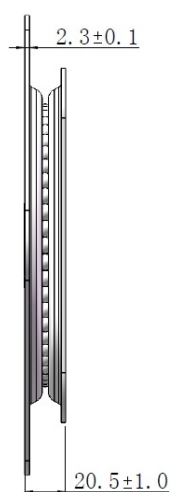

PRODUCT SHEET

Description:

Swivel Plate 360DG-FB, 179x179mm, Black ZP, Load Cap. 200KG, Full Balls

Item number:

06.04.012-0

Units	Box	Carton	HS Code	Barcode
Pcs.	1	20	8302420090	
				5704866494328

SISO A/S

Mileparken 11
DK-2740 Skovlunde
Denmark
VAT: DK 24786013

Phone +45 45 830 900

www.siso.dk
siso@siso.dk

Danske Bank
Nytorv Branch
Copenhagen
SWIFT: DABADKKK

Account no.
4180 3112 112936
IBAN Account
DK7230003112112936